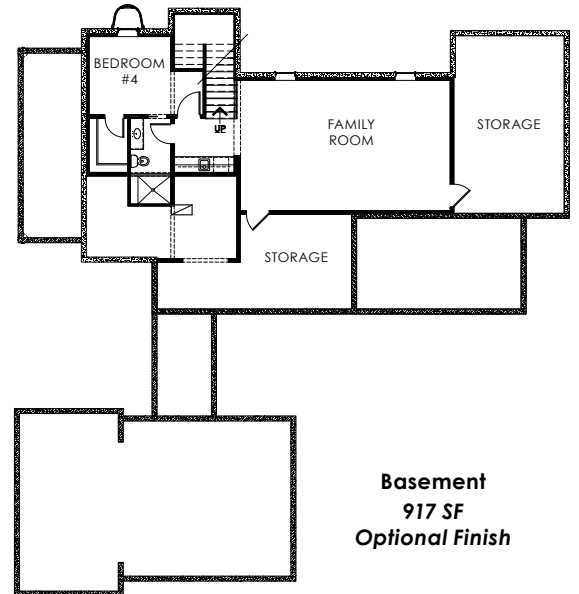

515.309.0703 | info@groundbreakerhomes.com | GroundBreakerHomes.com