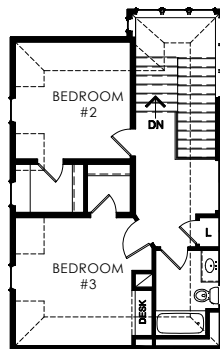

Second Floor