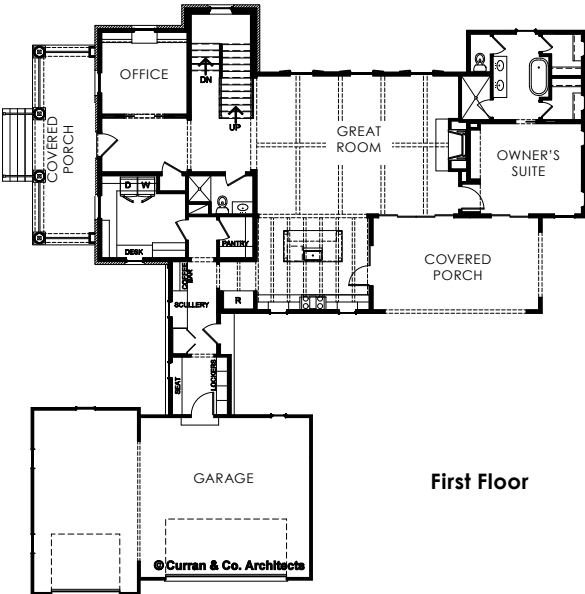

First Floor