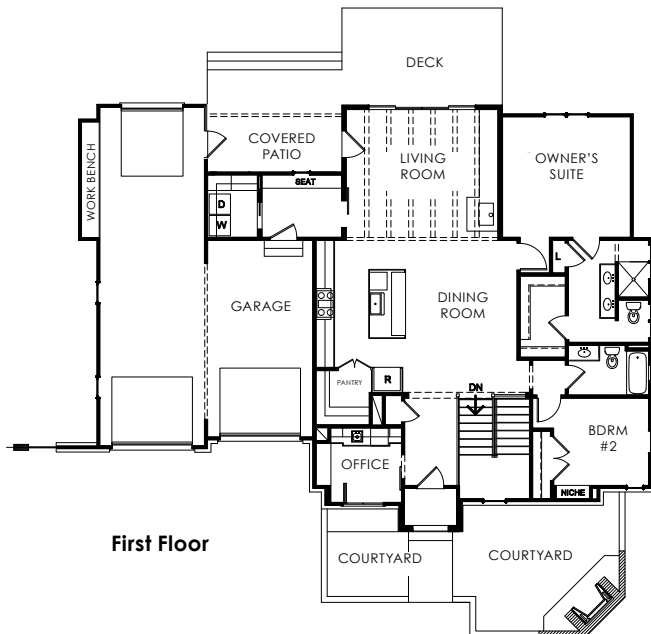

Basement
1,424 SF
Optional Finish

515.309.0703 | info@groundbreakerhomes.com | GroundBreakerHomes.com