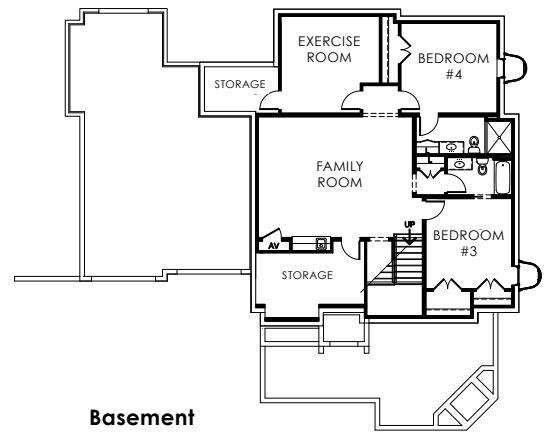

Basement
1,424 SF
Optional Finish

515.309.0703 | info@groundbreakerhomes.com | GroundBreakerHomes.com