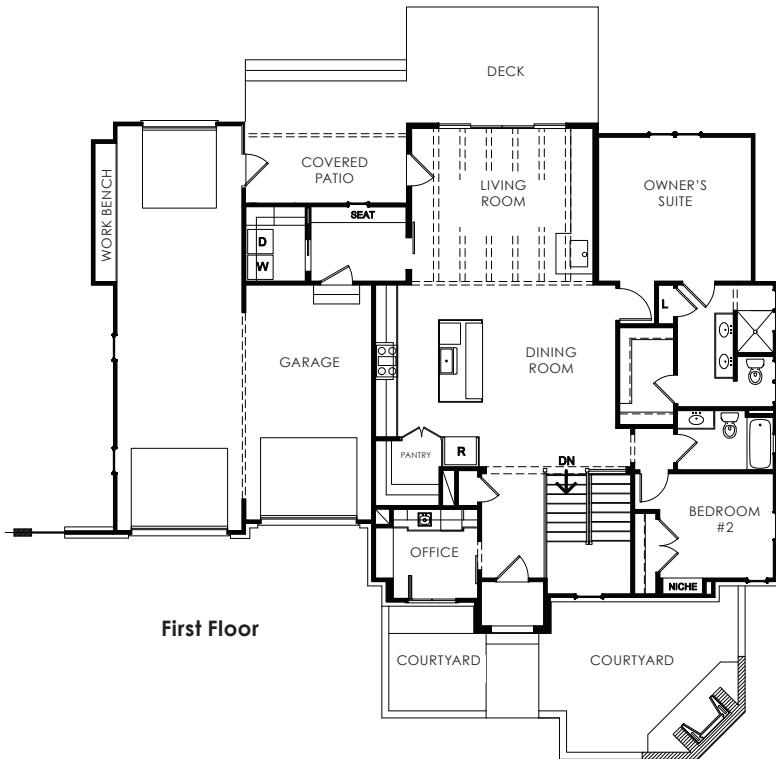

1,424 SF
Optional Finish

515.309.0703 | info@groundbreakerhomes.com | GroundBreakerHomes.com