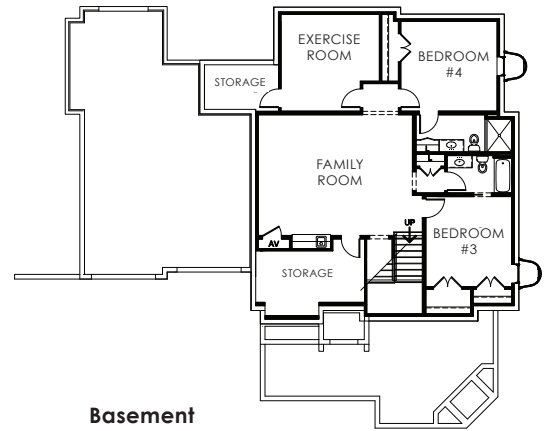

1,424 SF
Optional Finish

515.309.0703 | info@groundbreakerhomes.com | GroundBreakerHomes.com