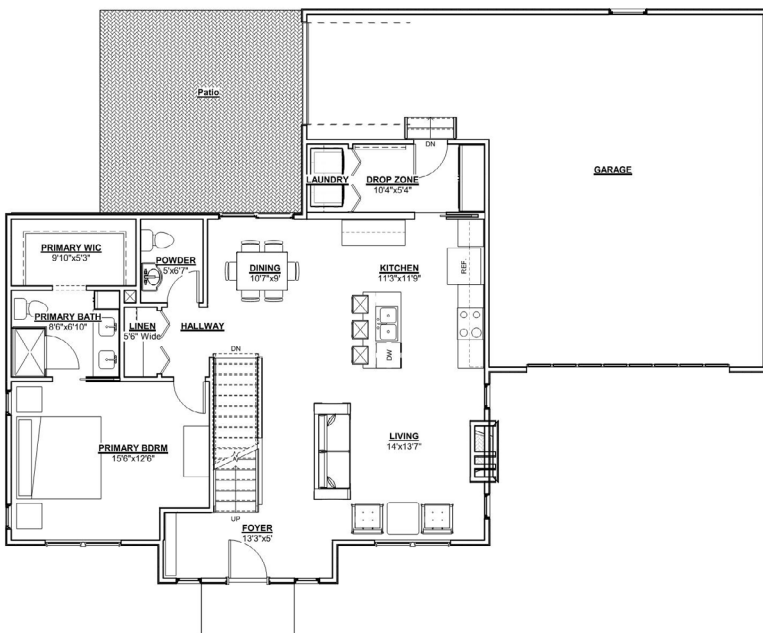

TRAILHEAD

First Floor