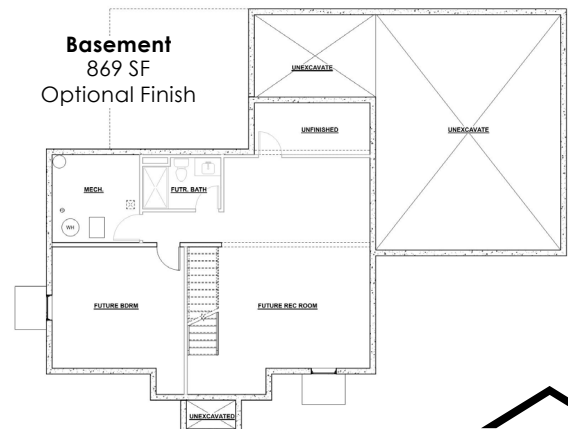

Basement
869 SF
Optional Finish