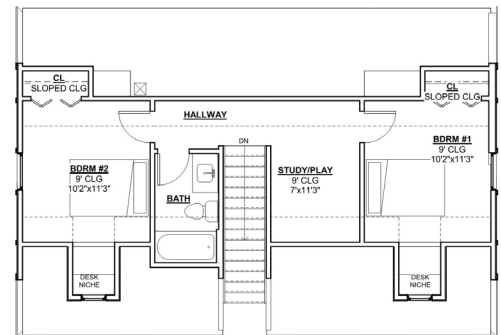

Second Floor