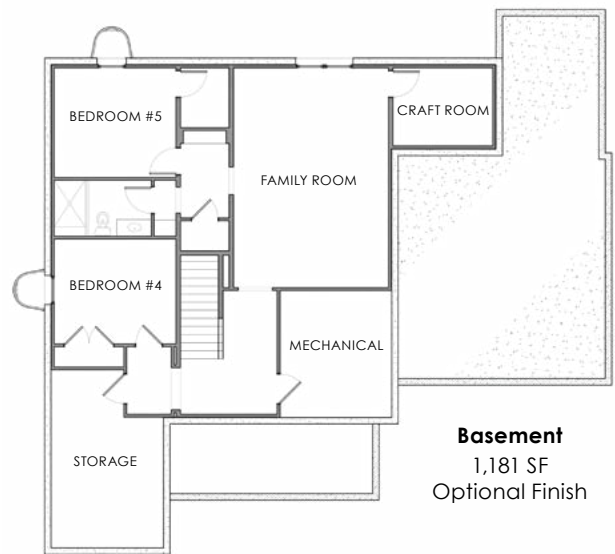

515.309.0703 | info@groundbreakerhomes.com | GroundBreakerHomes.com