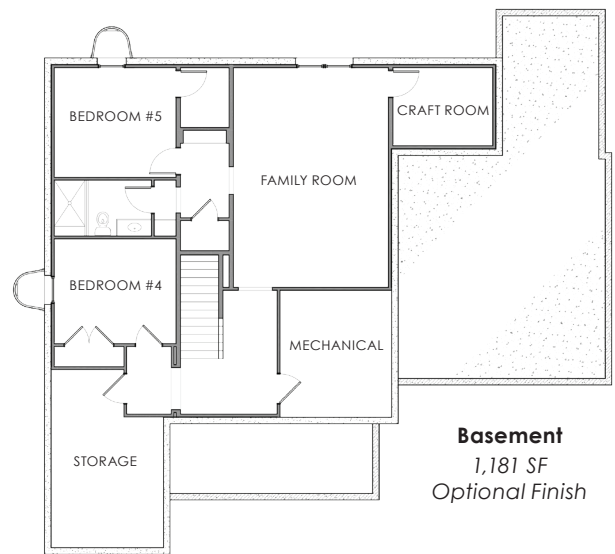

THE WARREN COTTAGE

515.309.0703 | info@groundbreakerhomes.com | GroundBreakerHomes.com