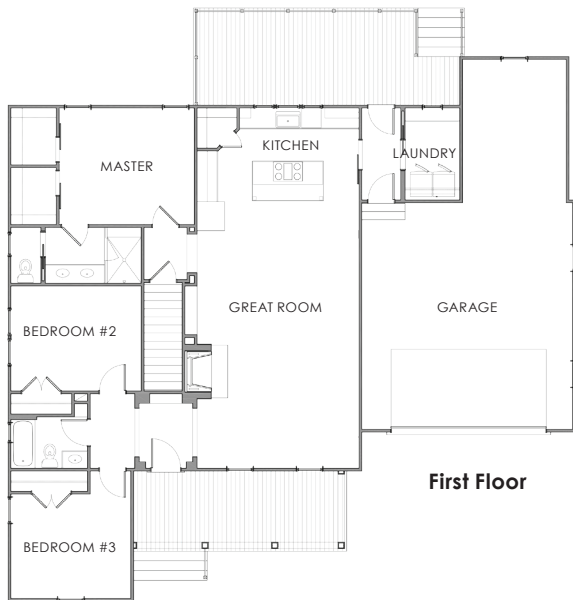

THE WARREN COTTAGE

515.309.0703 | info@groundbreakerhomes.com | GroundBreakerHomes.com