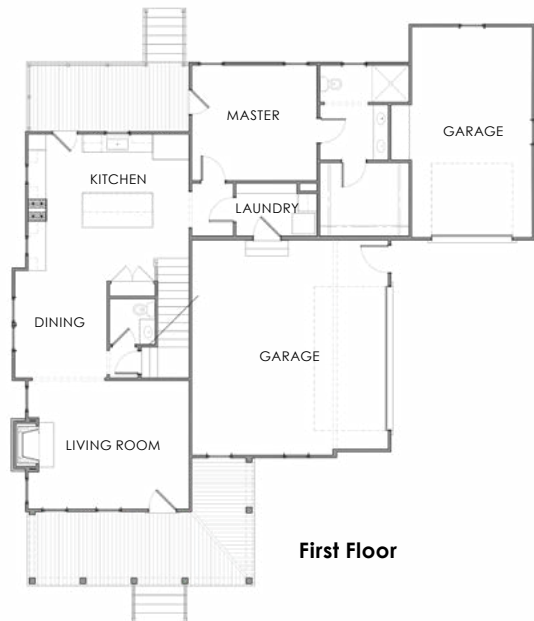

515.309.0703 | info@groundbreakerhomes.com | GroundBreakerHomes.com