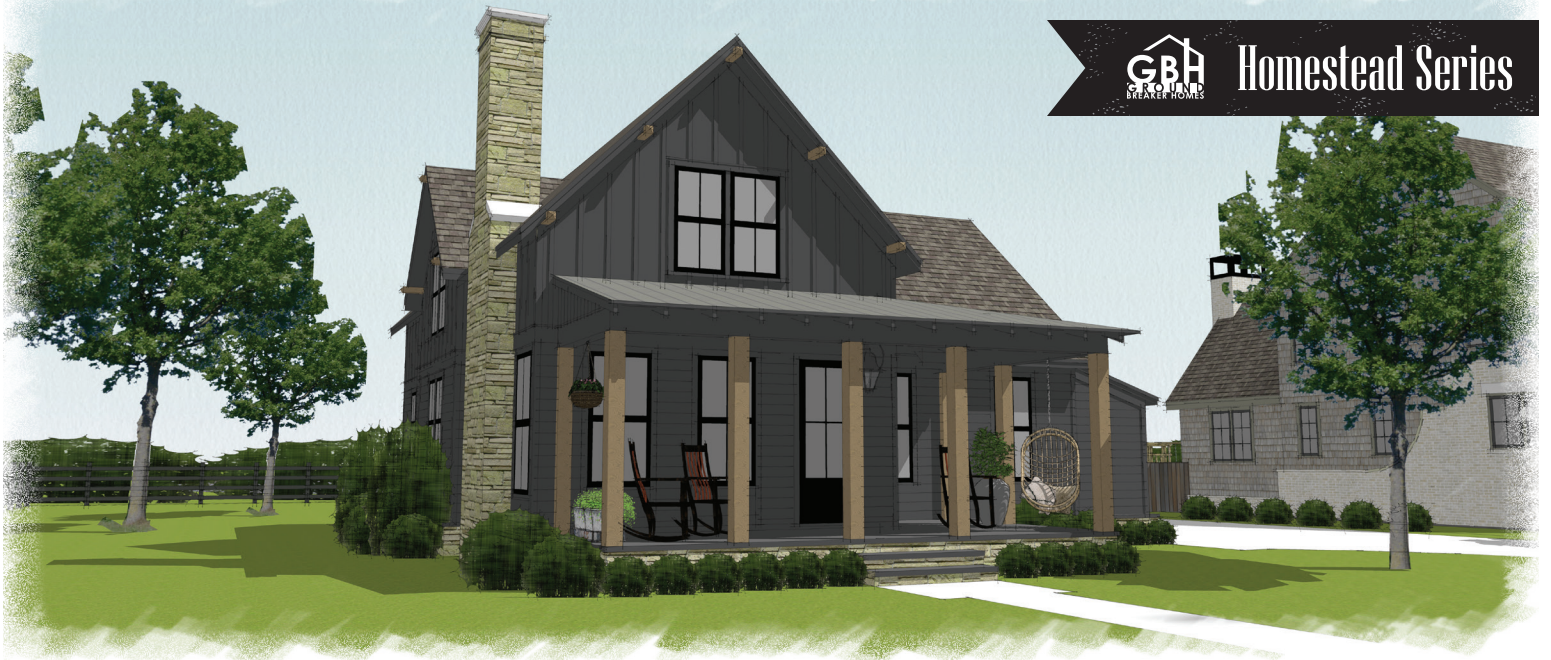

Homestead Series

1,895 SF
3 BEDROOM
2.5 BATH
58'1" X 62'

THE WHITE OAK