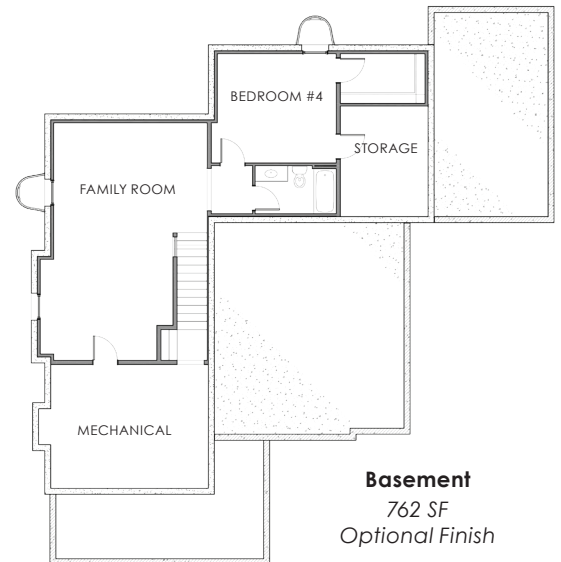

515.309.0703 | info@groundbreakerhomes.com | GroundBreakerHomes.com