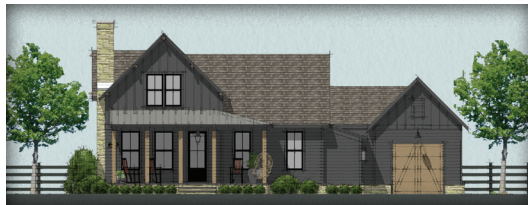

Homestead Series

1,895 SF
3 BEDROOM
2.5 BATH
58'1" X 62'

THE WHITE OAK

515.309.0703 | info@groundbreakerhomes.com | GroundBreakerHomes.com