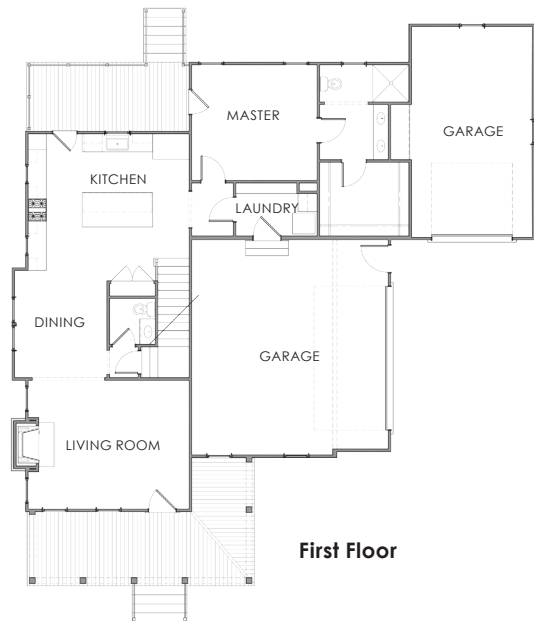

515.309.0703 | info@groundbreakerhomes.com | GroundBreakerHomes.com