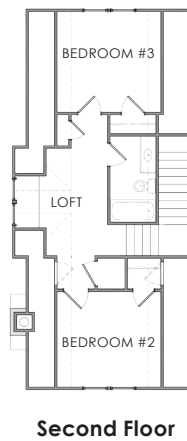

Homestead Series

1,895 SF
3 BEDROOM
2.5 BATH
58'1" X 62'

THE WHITE OAK

515.309.0703 | info@groundbreakerhomes.com | GroundBreakerHomes.com