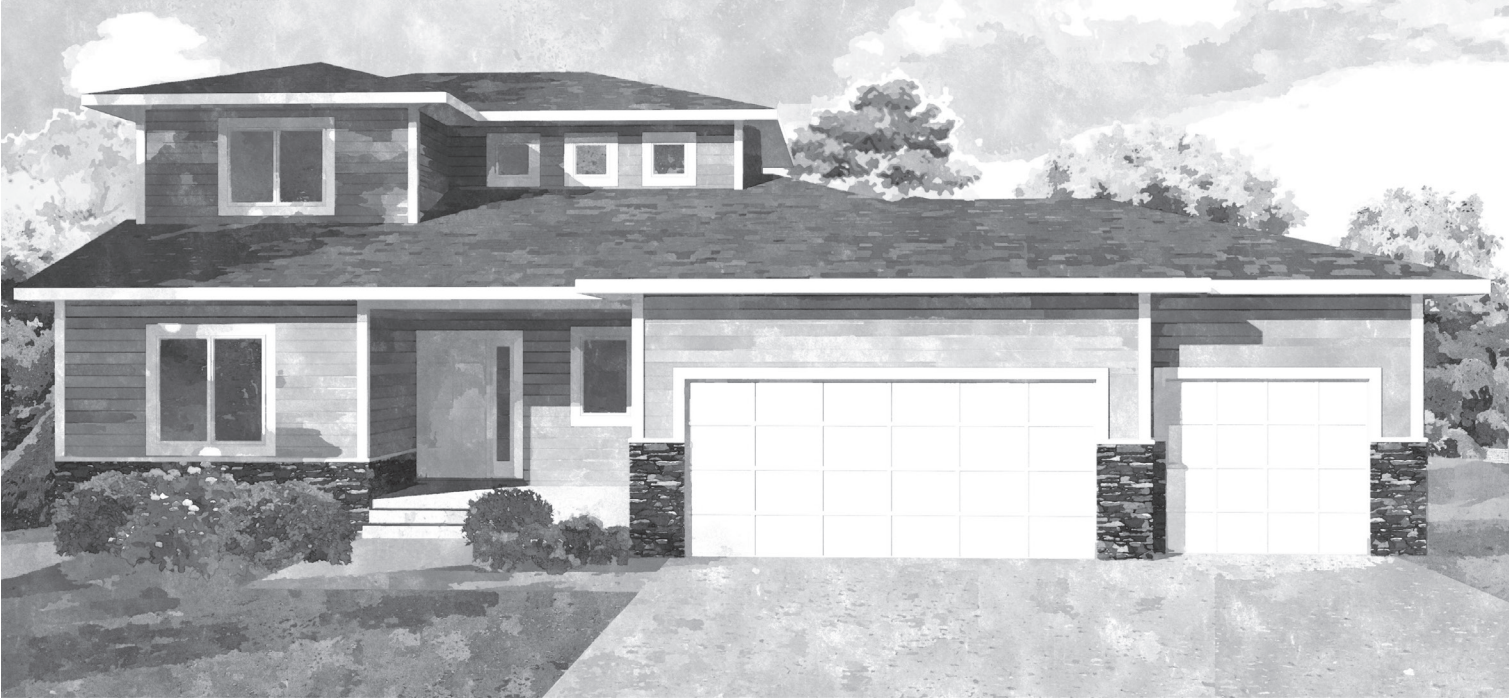

GROUND BREAKER *homes*

LEXINGTON

1.5 - STORY FLOOR PLAN

Artist rendering only. Not actual plan and subject to change without notice. Plans may be shown with optional upgrades.

2,029 SF | 4 Bedroom | 2.5 Bath | 58' x 45'8"