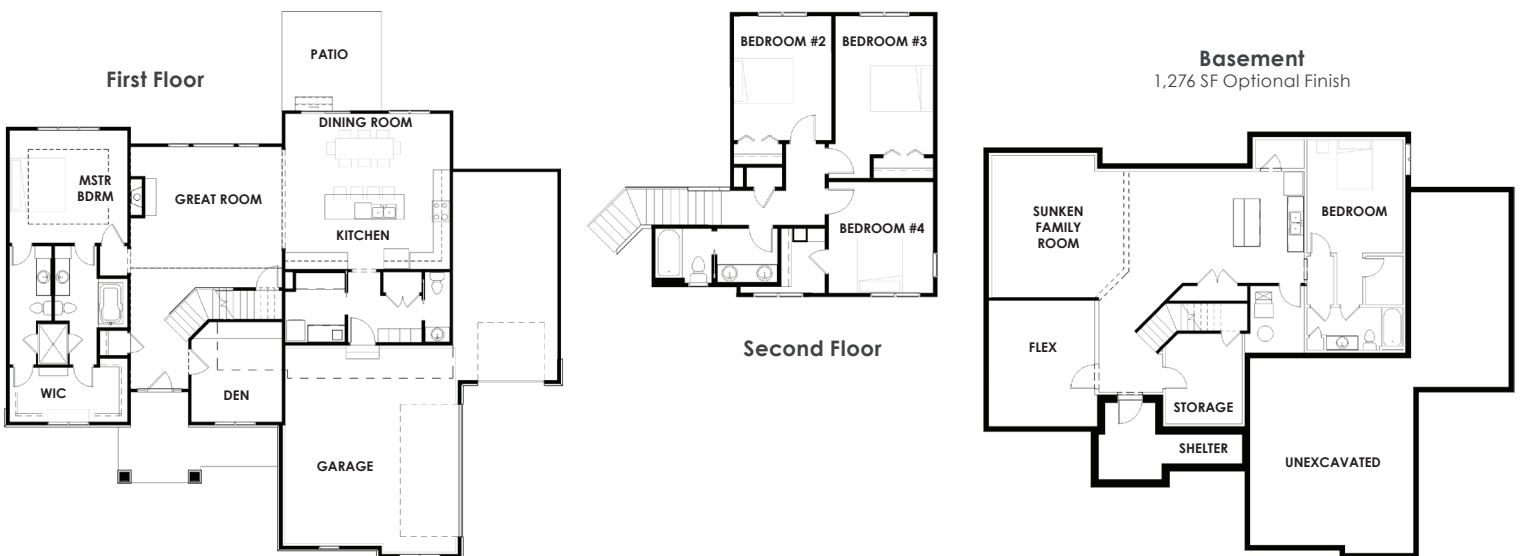

GROUND BREAKER *homes*

LEXINGTON II

1.5 - STORY FLOOR PLAN

Artist rendering only. Not actual plan and subject to change without notice. Plans may be shown with optional upgrades.

2,359 SF | 4 Bedroom | 2.5 Bath | 67' x 54'