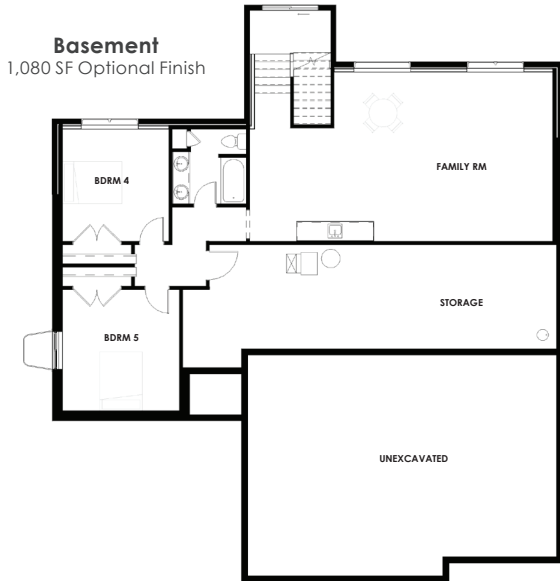

GROUND BREAKER *homes*

RANCH ELEGANCE

ONE-STORY FLOOR PLAN

Artist rendering only. Not actual plan and subject to change without notice. Plans may be shown with optional upgrades.

1,734 SF | 3 Bedroom (+OFFICE) | 2 Bath | 54' x 61'