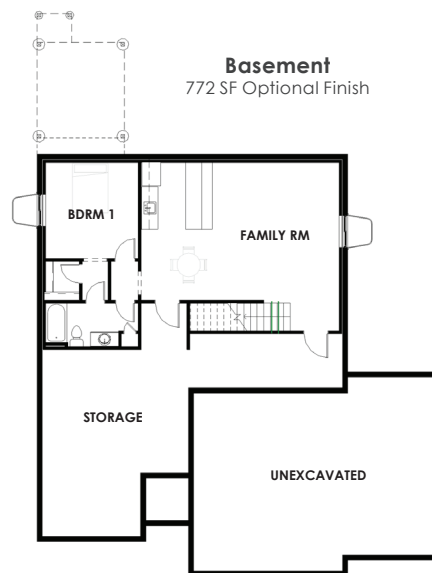

# RANCH IMPRESSION

ONE-STORY FLOOR PLAN

Artist rendering only. Not actual plan and subject to change without notice. Plans may be shown with optional upgrades.

1,535 SF | 3 Bedroom | 2 Bath | 50'8" x 53'