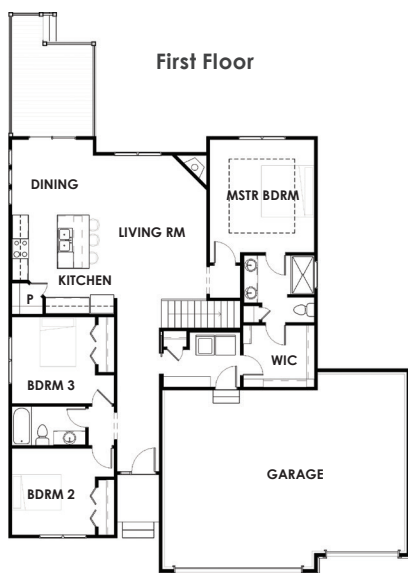

# RANCH IMPRESSION

ONE-STORY FLOOR PLAN

Artist rendering only. Not actual plan and subject to change without notice. Plans may be shown with optional upgrades.

1,535 SF | 3 Bedroom | 2 Bath | 50'8" x 53'