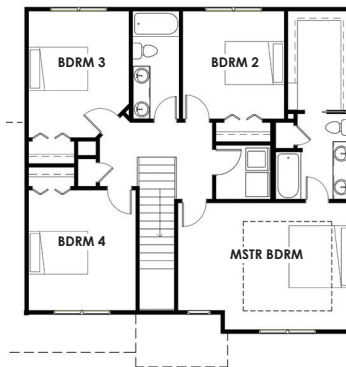

# STYLE SETTER DELUXE

TWO-STORY FLOOR PLAN

Artist rendering only. Not actual plan and subject to change without notice. Plans may be shown with optional upgrades.

2,002 SF | 4 Bedroom | 2.5 Bath | 54' x 37'6"

First Floor

Second Floor

Basement

543 SF Optional Finish

GROUND BREAKER HOMES.COM

Ground Breaker Homes  
12119 Stratford Drive, Suite B  
Clive, Iowa 50325

515.309.0703  
info@GroundBreakerHomes.com