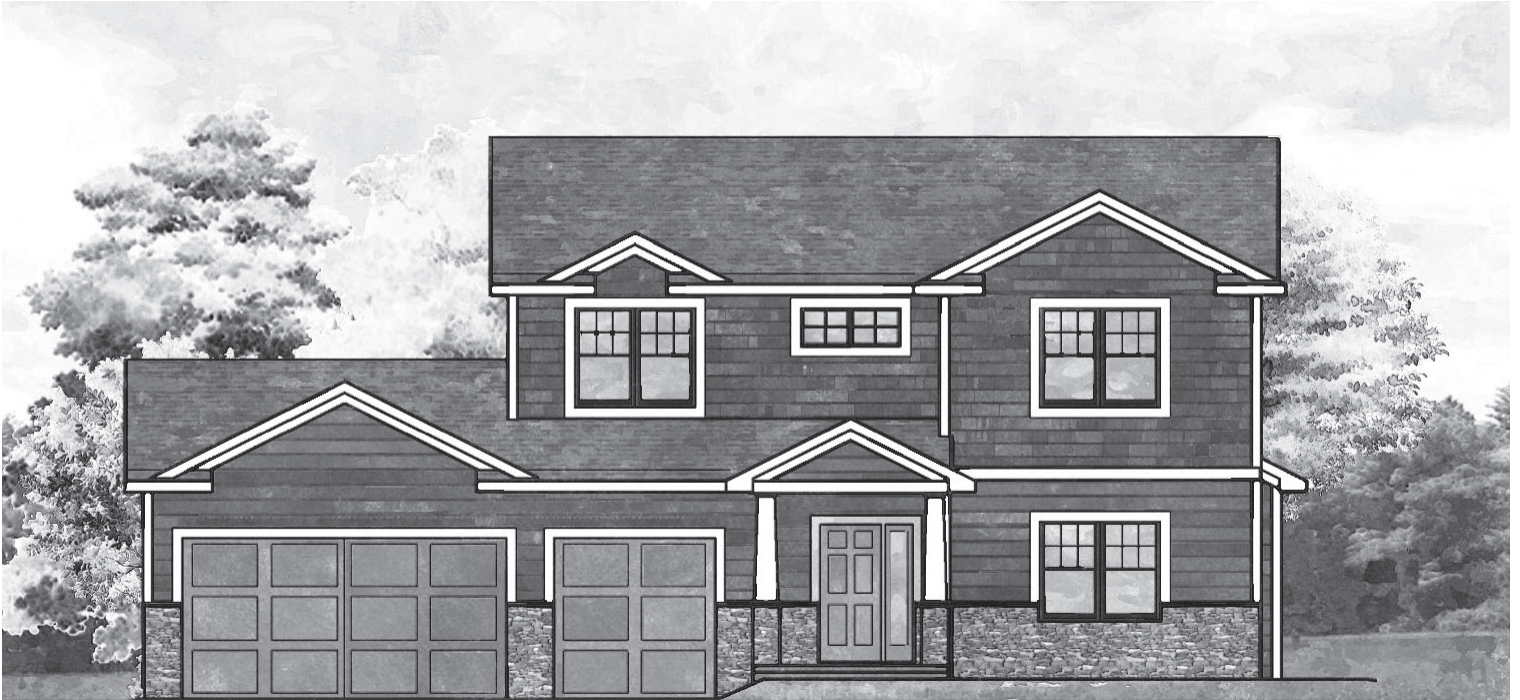

GROUND BREAKER *homes*

# STYLE SETTER DELUXE

TWO-STORY FLOOR PLAN

Artist rendering only. Not actual plan and subject to change without notice. Plans may be shown with optional upgrades.

2,002 SF | 4 Bedroom | 2.5 Bath | 54' x 37'6"