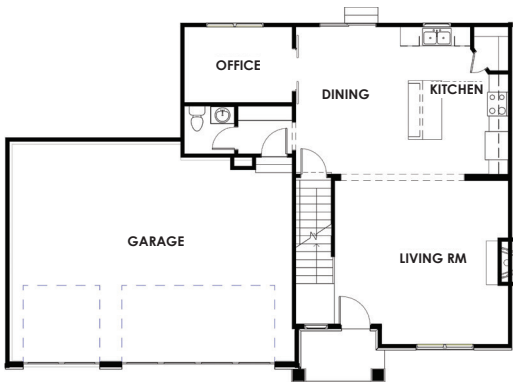

# STYLE SETTER DELUXE

TWO-STORY FLOOR PLAN

Artist rendering only. Not actual plan and subject to change without notice. Plans may be shown with optional upgrades.

2,002 SF | 4 Bedroom | 2.5 Bath | 54' x 37'6"

First Floor

Second Floor

Basement

543 SF Optional Finish

GROUND BREAKER HOMES.COM

Ground Breaker Homes  
12119 Stratford Drive, Suite B  
Clive, Iowa 50325

515.309.0703  
info@GroundBreakerHomes.com