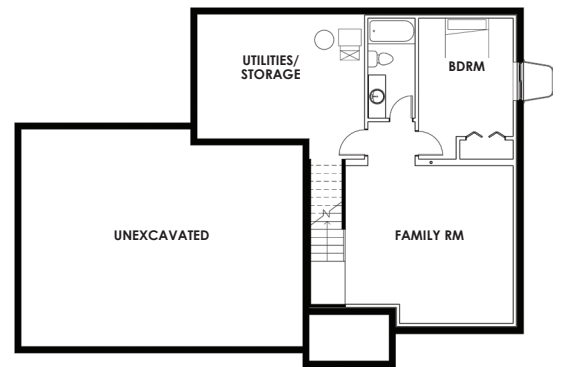

# STYLE SETTER DELUXE

TWO-STORY FLOOR PLAN

Artist rendering only. Not actual plan and subject to change without notice. Plans may be shown with optional upgrades.

2,002 SF | 4 Bedroom | 2.5 Bath | 54' x 37'6"

First Floor

Second Floor

Basement

543 SF Optional Finish

GROUND BREAKER HOMES.COM

Ground Breaker Homes  
12119 Stratford Drive, Suite B  
Clive, Iowa 50325

515.309.0703  
info@GroundBreakerHomes.com