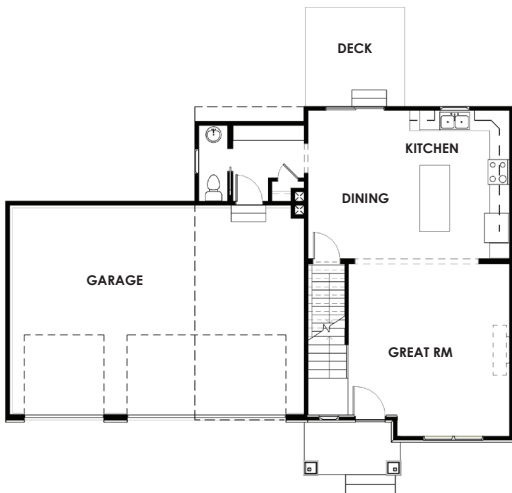

GROUND BREAKER *homes*

STYLE SETTER III

TWO-STORY FLOOR PLAN

Artist rendering only. Not actual plan and subject to change without notice. Plans may be shown with optional upgrades.

1,751 SF | 4 Bedroom | 2.5 Bath | 51' x 37'

First Floor

Second Floor

Basement
562 SF Optional Finish

GroundBreakerHomes.com

Ground Breaker Homes
12119 Stratford Drive, Suite B
Clive, Iowa 50325

515.309.0703
info@GroundBreakerHomes.com