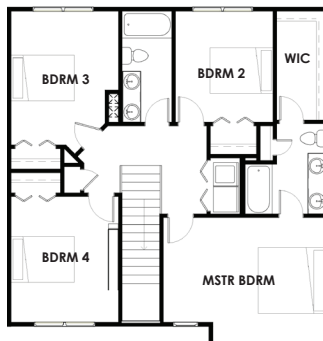

GROUND BREAKER *homes*

STYLE SETTER III

TWO-STORY FLOOR PLAN

Artist rendering only. Not actual plan and subject to change without notice. Plans may be shown with optional upgrades.

1,751 SF | 4 Bedroom | 2.5 Bath | 51' x 37'

First Floor

Second Floor

Basement
562 SF Optional Finish

GroundBreakerHomes.com

Ground Breaker Homes
12119 Stratford Drive, Suite B
Clive, Iowa 50325

515.309.0703
info@GroundBreakerHomes.com