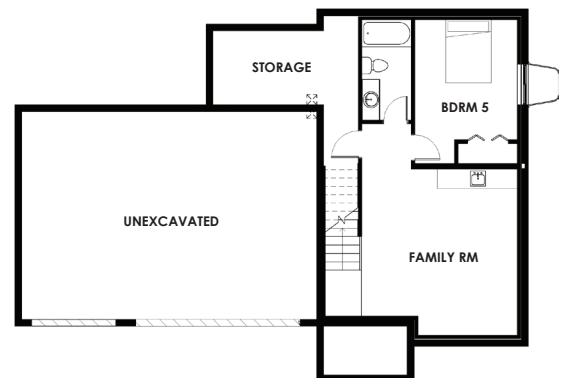

GROUND BREAKER *homes*

STYLE SETTER III

TWO-STORY FLOOR PLAN

Artist rendering only. Not actual plan and subject to change without notice. Plans may be shown with optional upgrades.

1,751 SF | 4 Bedroom | 2.5 Bath | 51' x 37'

First Floor

Second Floor

Basement
562 SF Optional Finish

GroundBreakerHomes.com

Ground Breaker Homes
12119 Stratford Drive, Suite B
Clive, Iowa 50325

515.309.0703
info@GroundBreakerHomes.com